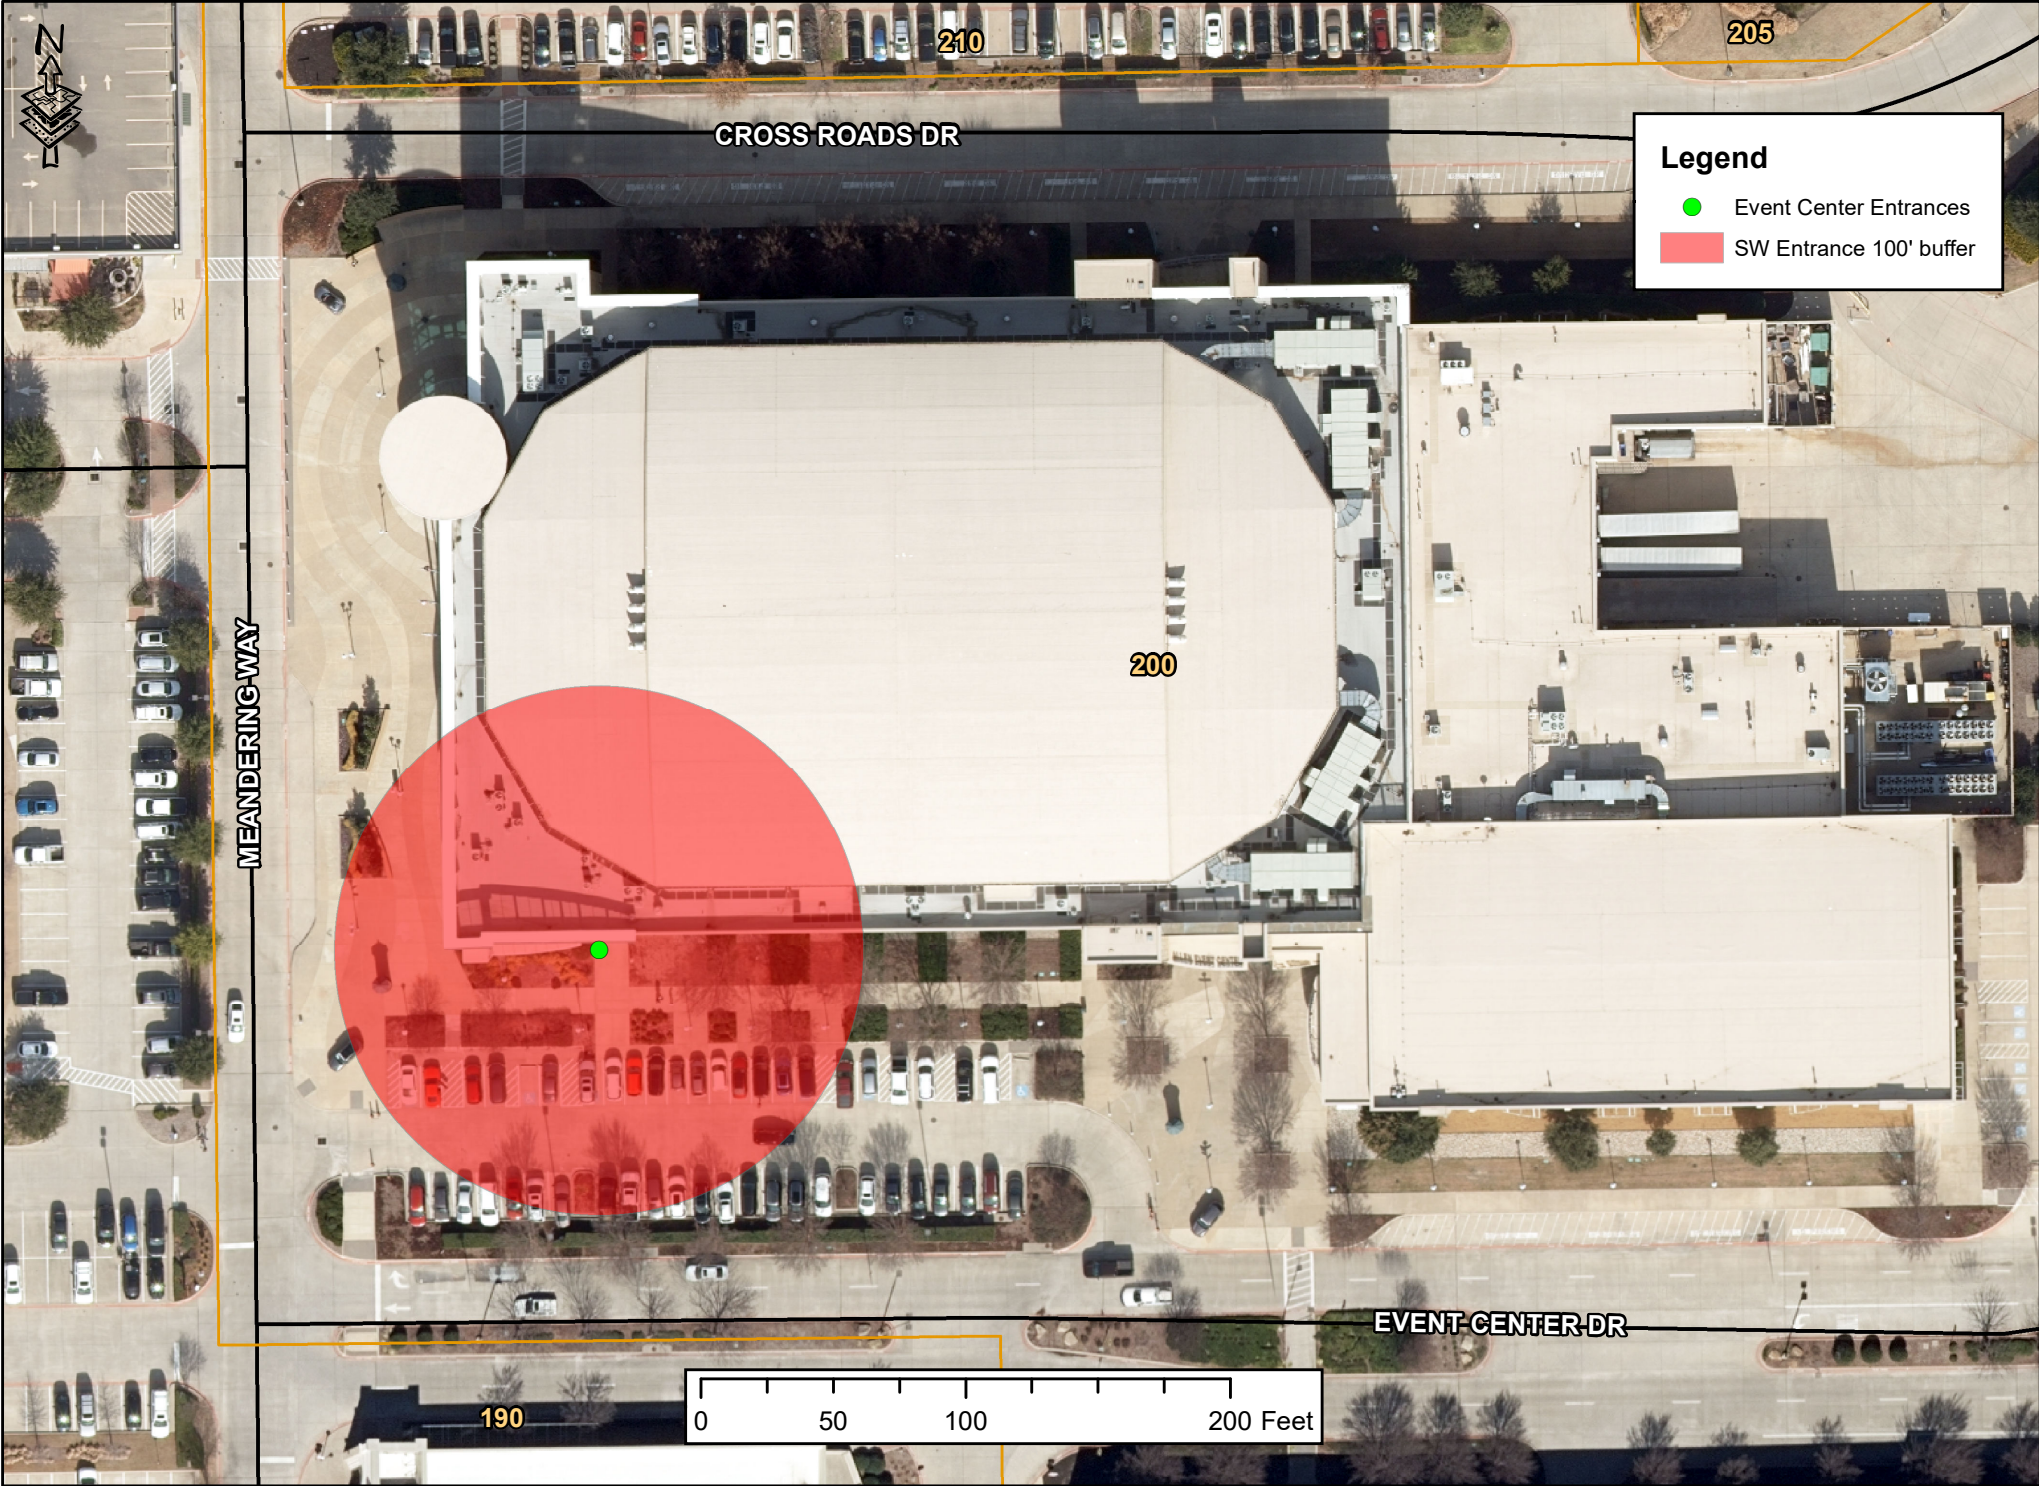

# Allen Event Center Entrance and 100 ft. Buffer Zone

### Legend

- Event Center Entrances
- SW Entrance 100' buffer